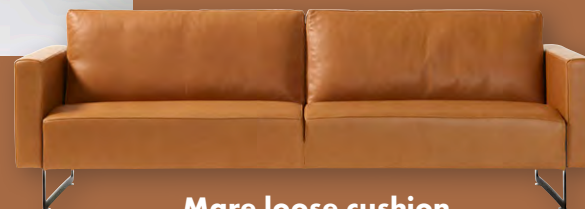

Mare loose cushion
René Holten