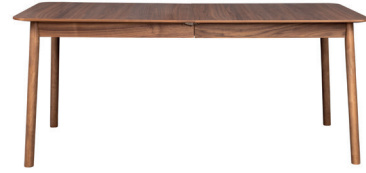

- 1300001
- 1300002

OMG OFFICE

65x65x76-88 cm

- 1300006

OMG OFFICE

65x65x76-88 cm

TABLES

Dining tables, coffee tables, side tables or even desks. Round, rectangular, or square. There are many variations of this interior design item that fulfill different roles.

Extendable.
Whether you
have small or large
dinners, Glimps
is the solution

-  2100073
-  2100074
-  2100126

GLIMPS

120-162x80x76 cm

-  2100083
-  2100127

GLIMPS

180-240x90x76 cm

-  2100065
-  2100069
-  2100119