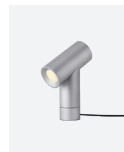

BEAM TABLE LAMP

by Tom Chung

Beam is a versatile table lamp with a modern expression and intuitive user-friendliness through the turn of a playful dial with light shone from both ends.

27

Muto Lighting

Aluminum