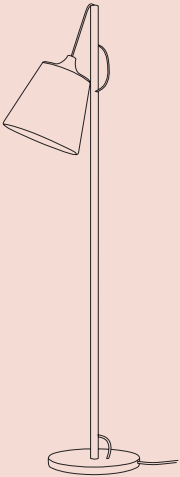

Overview – Muuto Lighting Collection

STRAND
PENDANT LAMP
Closed Ø 80

STRAND
PENDANT LAMP
Closed Ø 60

STRAND
PENDANT LAMP
Open Ø 60

STRAND
PENDANT LAMP
Open Ø 40

STRAND
PENDANT LAMP
Open Ø 28

4

AMBIT
PENDANT LAMP
Ø 40

AMBIT
PENDANT LAMP
Ø 25

AMBIT
PENDANT LAMP
Ø 16,5

AMBIT
RAIL LAMP
L 126

AMBIT
WALL LAMP
L 37

PULL
FLOOR LAMP
H 150

LEAF
FLOOR LAMP
H 118

LEAF
TABLE LAMP
H 41,5

POST
FLOOR LAMP
H 136, 2

POST
WALL LAMP
Ø 9,5

TIP
FLOOR LAMP
H 110,8

RIME
PENDANT LAMP
Ø 45

RIME
PENDANT LAMP
Ø 37

RIME
PENDANT LAMP
Ø 25

RIME
PENDANT LAMP
Ø 12

FLUID
PENDANT LAMP
Ø 42

FLUID
PENDANT LAMP
Ø 23

CONTROL
TABLE LAMP
H 21,5

BEAM
TABLE LAMP
H 26,2

WOOD
TABLE LAMP
H 50

COSY IN GREY
TABLE LAMP
H 32

FOCUS
TABLE LAMP
H 29

“The Strand Pendant Lamp is designed in a unique cocoon material that filters light through for a comfortable glow, paired with its elegant shapes.”