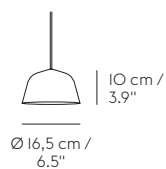

MATERIAL

Handspun and handpainted aluminum shade, PVC cord

LIGHT SOURCE

Ø40 – EU/US: E27/E26, max. 60W Incandescent, 13W SBCFL or 11W SBLED. Recommended light source: Type A60, L110 Ø60 mm frosted, 600-1000 lm, 2700 K, CRI >80. Light source not included

Ø25 – EU/US: E14/E12, max. 60W Incandescent, 13W SBCFL or 11W SBLED. Recommended light source: Type G45 or P45, L85 Ø45 mm frosted, 400-600 lm, 2700 K, CRI >80. Light source not included

Ø16,5 – EU & US: GX53, max. 12W LED. Included light source: 5,5W frosted LED, 330 lm, 2700K, CRI >90, dimmable

Versions: EU, UK, US, AUD/NZL (except Ø16,5), CHN

Please note that the availability of this product or specific variants of it may vary across regions.