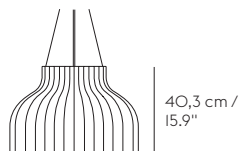

STRAND PENDANT LAMP

by Benjamin Hubert

Closed Ø 80 cm / 31.5"

Closed Ø 60 cm / 23.6"

Open Ø 60 cm / 23.6"

Open Ø 40 cm /
15,7"

Open Ø 28 cm /
11"

MATERIAL