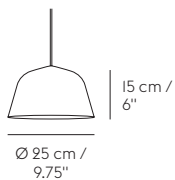

MATERIAL

Handspun and handpainted aluminum shade, PVC cord

LIGHT SOURCE

Ø40 – EU/US: E27/E26, max. 60W Incandescent, 13W SBCFL or 11W SBLED. Recommended light source: Type A60, L110 Ø60 mm frosted, 600-1000 lm, 2700 K, CRI >80. Light source not included

Ø25 – EU/US: E14/E12, max. 60W Incandescent, 13W SBCFL or 11W SBLED. Recommended light source: Type G45 or P45, L85 Ø45 mm frosted, 400-600 lm, 2700 K, CRI >80. Light source not included

Ø16,5 – EU & US: GX53, max. 12W LED. Included light source: 5,5W frosted LED, 330 lm, 2700K, CRI >90, dimmable

Versions: EU, UK, US, AUD/NZL (except Ø16,5), CHN

Please note that the availability of this product or specific variants of it may vary across regions.