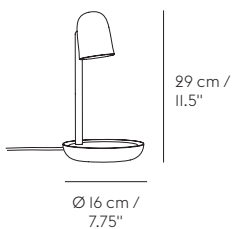

MATERIAL

Turned ash wood, PVC cord

LIGHT SOURCE

EU: GU10, max. 3W SBLED
Recommended light source: Type MR 16, L70 Ø50 mm frosted,
150-300 lm, 2700 K, CRI >80. Light source included

Versions: EU, UK