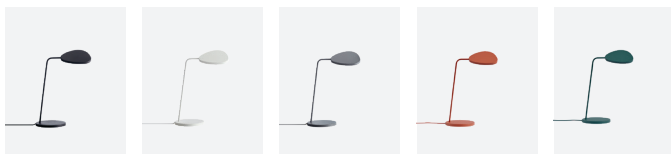

LEAF TABLE LAMP

by Broberg & Ridderstråle

Inspired by the leaves of a tree and featuring a dimmable LED light, the Leaf Table Lamp is an easy match with your desk, bedside or any table space.

41

Muto Lighting

Black

White

Grey

Copper Brown

Dark Green

15,5 x 18,5 cm /
6" x 7.25"

41,5 cm /
16.25"

18 cm /
7"