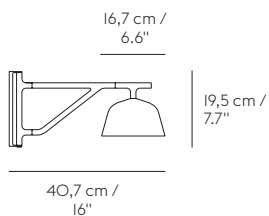

MATERIAL

Handspun aluminum, pressure die-casted aluminum, PVC cord

LIGHT SOURCE

EU & US: GX53, max. 12W SBLED. Included light source (for EU version only): 5,5W frosted LED, 330 lm, 2700K, CRI >90, dimmable

Versions: EU, UK, US