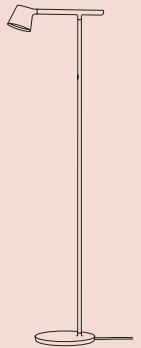

AMBIT
PENDANT LAMP
Ø 25

AMBIT
PENDANT LAMP
Ø 16,5

AMBIT
RAIL LAMP
L 126

AMBIT
WALL LAMP
L 37

PULL
FLOOR LAMP
H 150

LEAF
FLOOR LAMP
H 118

LEAF
TABLE LAMP
H 41,5

POST
FLOOR LAMP
H 136, 2

POST
WALL LAMP
Ø 9,5

TIP
FLOOR LAMP
H 110,8

RIME
PENDANT LAMP
Ø 45

RIME
PENDANT LAMP
Ø 37

RIME
PENDANT LAMP
Ø 25

RIME
PENDANT LAMP
Ø 12

FLUID
PENDANT LAMP
Ø 42

FLUID
PENDANT LAMP
Ø 23

CONTROL
TABLE LAMP
H 21,5

BEAM
TABLE LAMP
H 26,2

WOOD
TABLE LAMP
H 50

COSY IN GREY
TABLE LAMP
H 32

FOCUS
TABLE LAMP
H 29

“The Strand Pendant Lamp is designed in a unique cocoon material that filters light through for a comfortable glow, paired with its elegant shapes.”

STRAND PENDANT LAMP

by Benjamin Hubert

Closed Ø 80 cm / 31.5"

Closed Ø 60 cm / 23.6"

Open Ø 60 cm / 23.6"

Open Ø 40 cm /
15,7"

Open Ø 28 cm /
11"

MATERIAL