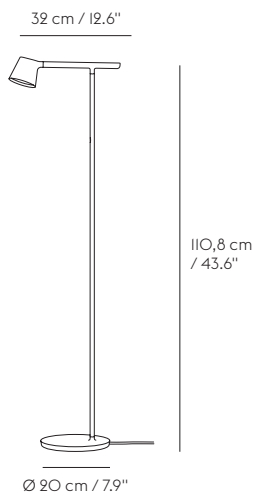

STRAND PENDANT LAMP

by Benjamin Hubert

Closed Ø 80 cm / 31.5"

Closed Ø 60 cm / 23.6"

Open Ø 60 cm / 23.6"

Open Ø 40 cm /
15,7"

Open Ø 28 cm /
11"

MATERIAL

Black

Umber

Green

26,2 cm /
10.3"

18,7 cm /
7.4"

MATERIAL

Extruded aluminum, PVC cord

LIGHT SOURCE

Grey

MATERIAL

Pressure die-casted aluminum, PVC cord

LIGHT SOURCE

Integrated non-replaceable LED, max. 10,9W, 330 lm, 2700 K, CRI 90, dimmable

Versions: EU, UK

The Tip Floor Lamp features a dimmable light source for both ambient and direct lighting. Designed in a height that allows for the user to dim and turn the lampshade and arm whilst seated.

Black

White

Grey

Copper Brown

Olive

29,5 cm / 11.5"

40 cm /
15.75"

Ø 16 cm /
6.25"