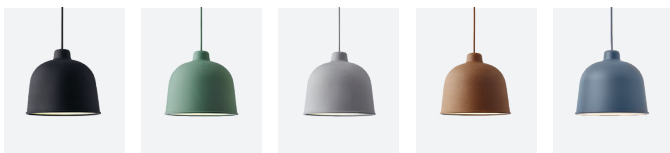

Black

Dusty Green

Grey

Nature

Blue-Grey

Dark Green

18,5 cm /
7.25"

Ø 21 cm /
8.25"