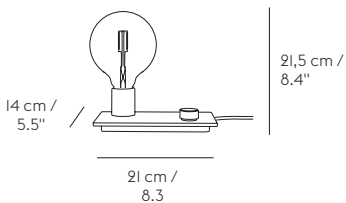

MATERIAL

Casted aluminum, PVC cord

LIGHT SOURCE

EU/US: E27/E26, max. 40W Incandescent or 6W SBLED. Included light source: 2W LED, 190 lm, 2500K, CRI >90, dimmable

Versions: EU, UK, US, AUD/NZL
Light source must be dimmable.