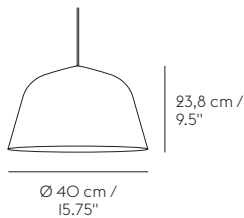

MATERIAL

Handspun and handpainted aluminum shade, PVC cord

LIGHT SOURCE

Ø40 – EU/US: E27/E26, max. 60W Incandescent, 13W SBCFL or 11W SBLED. Recommended light source: Type A60, L110 Ø60 mm frosted, 600-1000 lm, 2700 K, CRI >80. Light source not included

Ø25 – EU/US: E14/E12, max. 60W Incandescent, 13W SBCFL or 11W SBLED. Recommended light source: Type G45 or P45, L85 Ø45 mm frosted, 400-600 lm, 2700 K, CRI >80. Light source not included

Ø16,5 – EU & US: GX53, max. 12W LED. Included light source: 5,5W frosted LED, 330 lm, 2700K, CRI >90, dimmable

Versions: EU, UK, US, AUD/NZL (except Ø16,5), CHN

Please note that the availability of this product or specific variants of it may vary across regions.