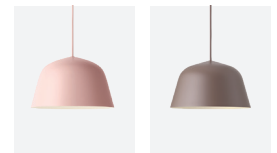

AMBIT PENDANT LAMP

by TAF Studio

Rose

Taupe

MATERIAL

Handspun and handpainted aluminum shade, PVC cord

LIGHT SOURCE

Ø40 – EU/US: E27/E26, max. 60W Incandescent, 13W SBCFL or 11W SBLED. Recommended light source: Type A60, L110 Ø60 mm frosted, 600-1000 lm, 2700 K, CRI >80. Light source not included

Ø25 – EU/US: E14/E12, max. 60W Incandescent, 13W SBCFL or 11W SBLED. Recommended light source: Type G45 or P45, L85 Ø45 mm frosted, 400-600 lm, 2700 K, CRI >80. Light source not included

Ø16,5 – EU & US: GX53, max. 12W LED. Included light source: 5,5W frosted LED, 330 lm, 2700K, CRI >90, dimmable

Versions: EU, UK, US, AUD/NZL (except Ø16,5), CHN

Please note that the availability of this product or specific variants of it may vary across regions.