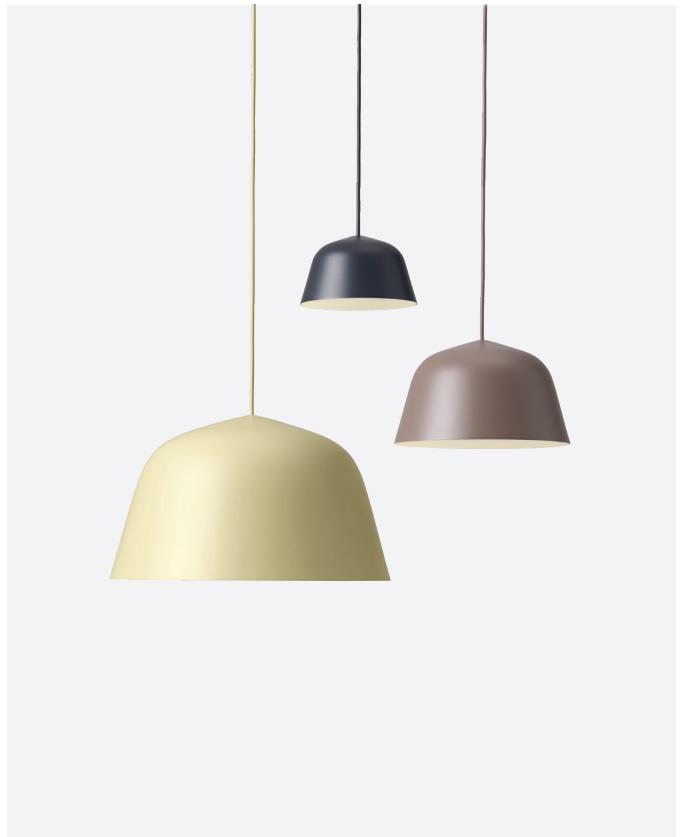

AMBIT PENDANT LAMP

by TAF Studio

Black

White

Grey

Beige-Green

Dusty Green