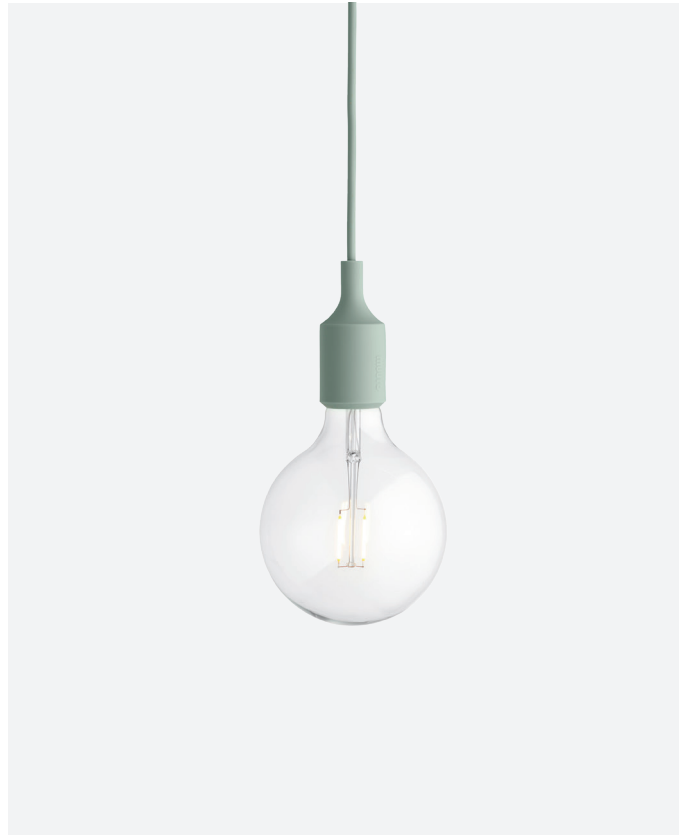

With its naked LED bulb and playfully modern silicone rubber material, the E27 Pendant Lamp is a simple yet characterful addition to any space.

E27 PENDANT LAMP

by Mattias Ståhlbom

33

Muto Lighting

Black

White