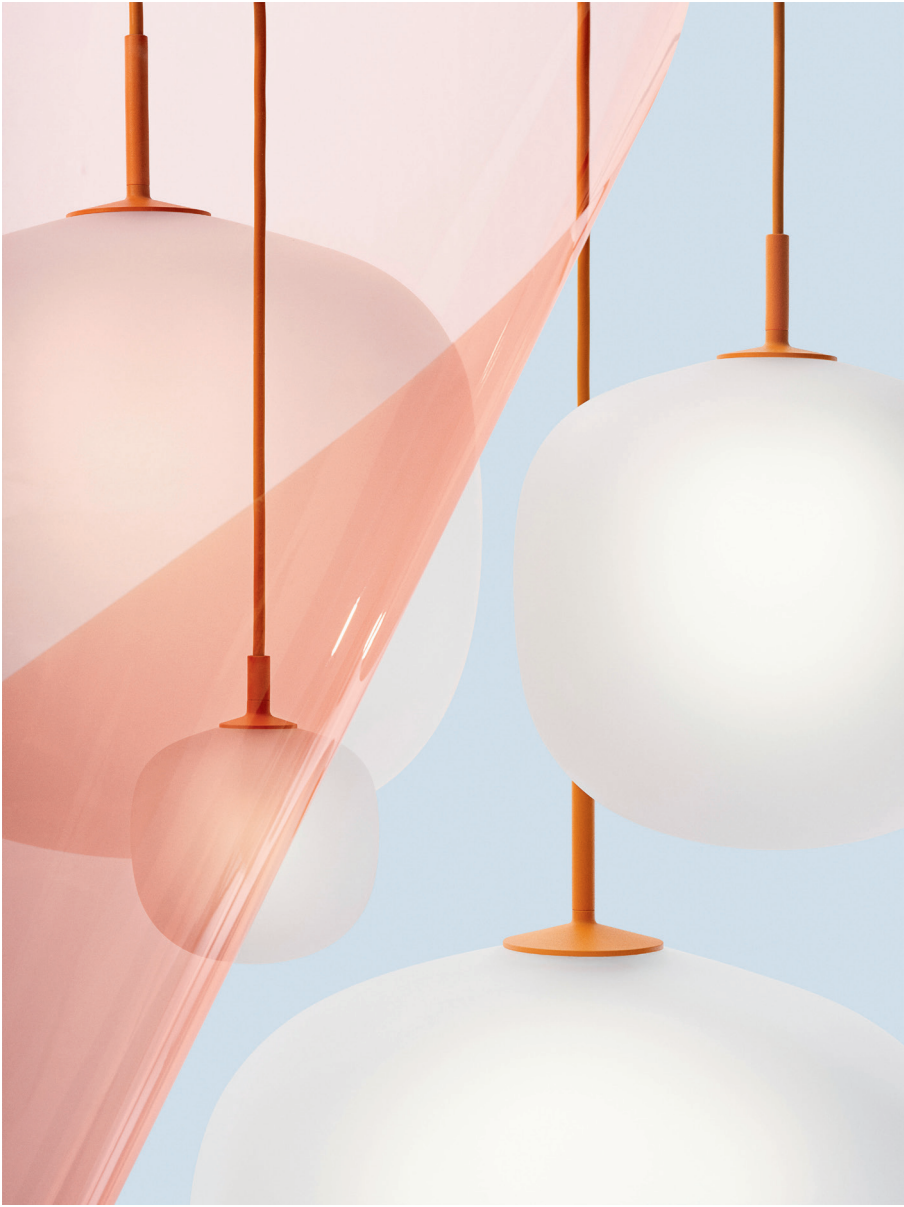

2 Muto Lighting

Rime Pendant Lamp
by TAF Studio

4	Overview
6	Inspiration
16	Strand Pendant Lamp
18	Rime Pendant Lamp
20	Post Lamp Series
22	Ambit Lamp Series
26	Grain Pendant Lamp
27	Beam Table Lamp
28	Tip Lamp Series
32	E27 Pendant Lamp
34	Unfold Pendant Lamp
36	Under The Bell Pendant Lamp
38	Fluid Pendant Lamp
40	Leaf Lamp Series
42	Pull Floor Lamp
44	Focus Table Lamp
45	Cosy in Grey Table Lamp
46	Control Table Lamp
48	General Information
50	Prices