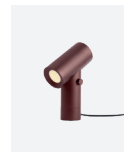

BEAM TABLE LAMP

by Tom Chung

Beam is a versatile table lamp with a modern expression and intuitive user-friendliness through the turn of a playful dial with light shone from both ends.

27

Muto Lighting

Umber

26,2 cm /
10.3"

18,7 cm /
7.4"

MATERIAL

Extruded aluminum, PVC cord

LIGHT SOURCE

Integrated non-replaceable LEDs, max. 10.5W, 425 lm, 2700 K, CRI >90, dimmable

Versions: EU, UK, US, EURASIA