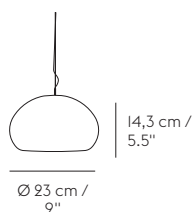

MATERIAL

Silk matt opal glass, PVC cord, metal wire

LIGHT SOURCE

Ø42 – EU/US: E27/E26, max. 60W Incandescent, 13W SBCFL or 18W SBLED / 60W Incandescent or 13W SBCFL. Recommended light source: Type A, L115 Ø70 mm frosted, 600 - 1000 lm, 2700 or 3000 K, CRI >90. Light source not included

Ø23 – EU & US: G9, max. 40W. Included light source: 3W LED, 260 lm, 3000K, CRI >90, dimmable

Versions: EU, UK, US, AUD/NZL, CHN