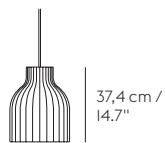

STRAND PENDANT LAMP

by Benjamin Hubert

Closed Ø 80 cm / 31.5"

Closed Ø 60 cm / 23.6"

Open Ø 60 cm / 23.6"

Open Ø 40 cm /
15,7"

Open Ø 28 cm /
11"

MATERIAL