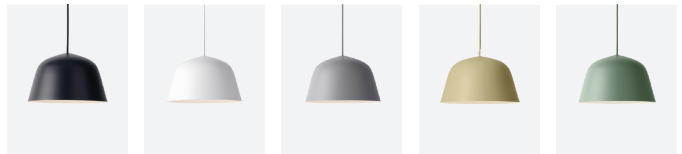

AMBIT PENDANT LAMP

by TAF Studio

Black

White

Grey

Beige-Green

Dusty Green