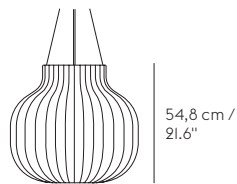

STRAND PENDANT LAMP

by Benjamin Hubert

Closed Ø 80 cm / 31.5"

Closed Ø 60 cm / 23.6"

Open Ø 60 cm / 23.6"

Open Ø 40 cm /
15,7"

Open Ø 28 cm /
11"

MATERIAL