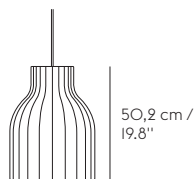

STRAND PENDANT LAMP

by Benjamin Hubert

Closed Ø 80 cm / 31.5"

Closed Ø 60 cm / 23.6"

Open Ø 60 cm / 23.6"

Open Ø 40 cm /
15,7"

Open Ø 28 cm /
11"

MATERIAL