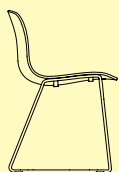

Left to right: The transformation of a plastic shell to an upholstered one with all requisite parts and elements, including piping, foam pads, and textile.

Unlike most swivel bases, the About A swivel base is designed for 100% disassembly, which allows it to be flat-packed in shipment to the manufacturer. This contributes to a more sustainable production system.

About A Collection

Dimensions

AAC 08
W58 x D50 x H78/SH46 cm

AAC 09 UPHOLSTERY
W58 x D50 x H78/SH46 cm

AAC 10
W51 x D52 x H77/SH46 cm

AAC 11 UPHOLSTERY
W51 x D52 x H77/SH46 cm

AAC 12 ECO
W51 x D50,5 x H78,5/SH46 cm